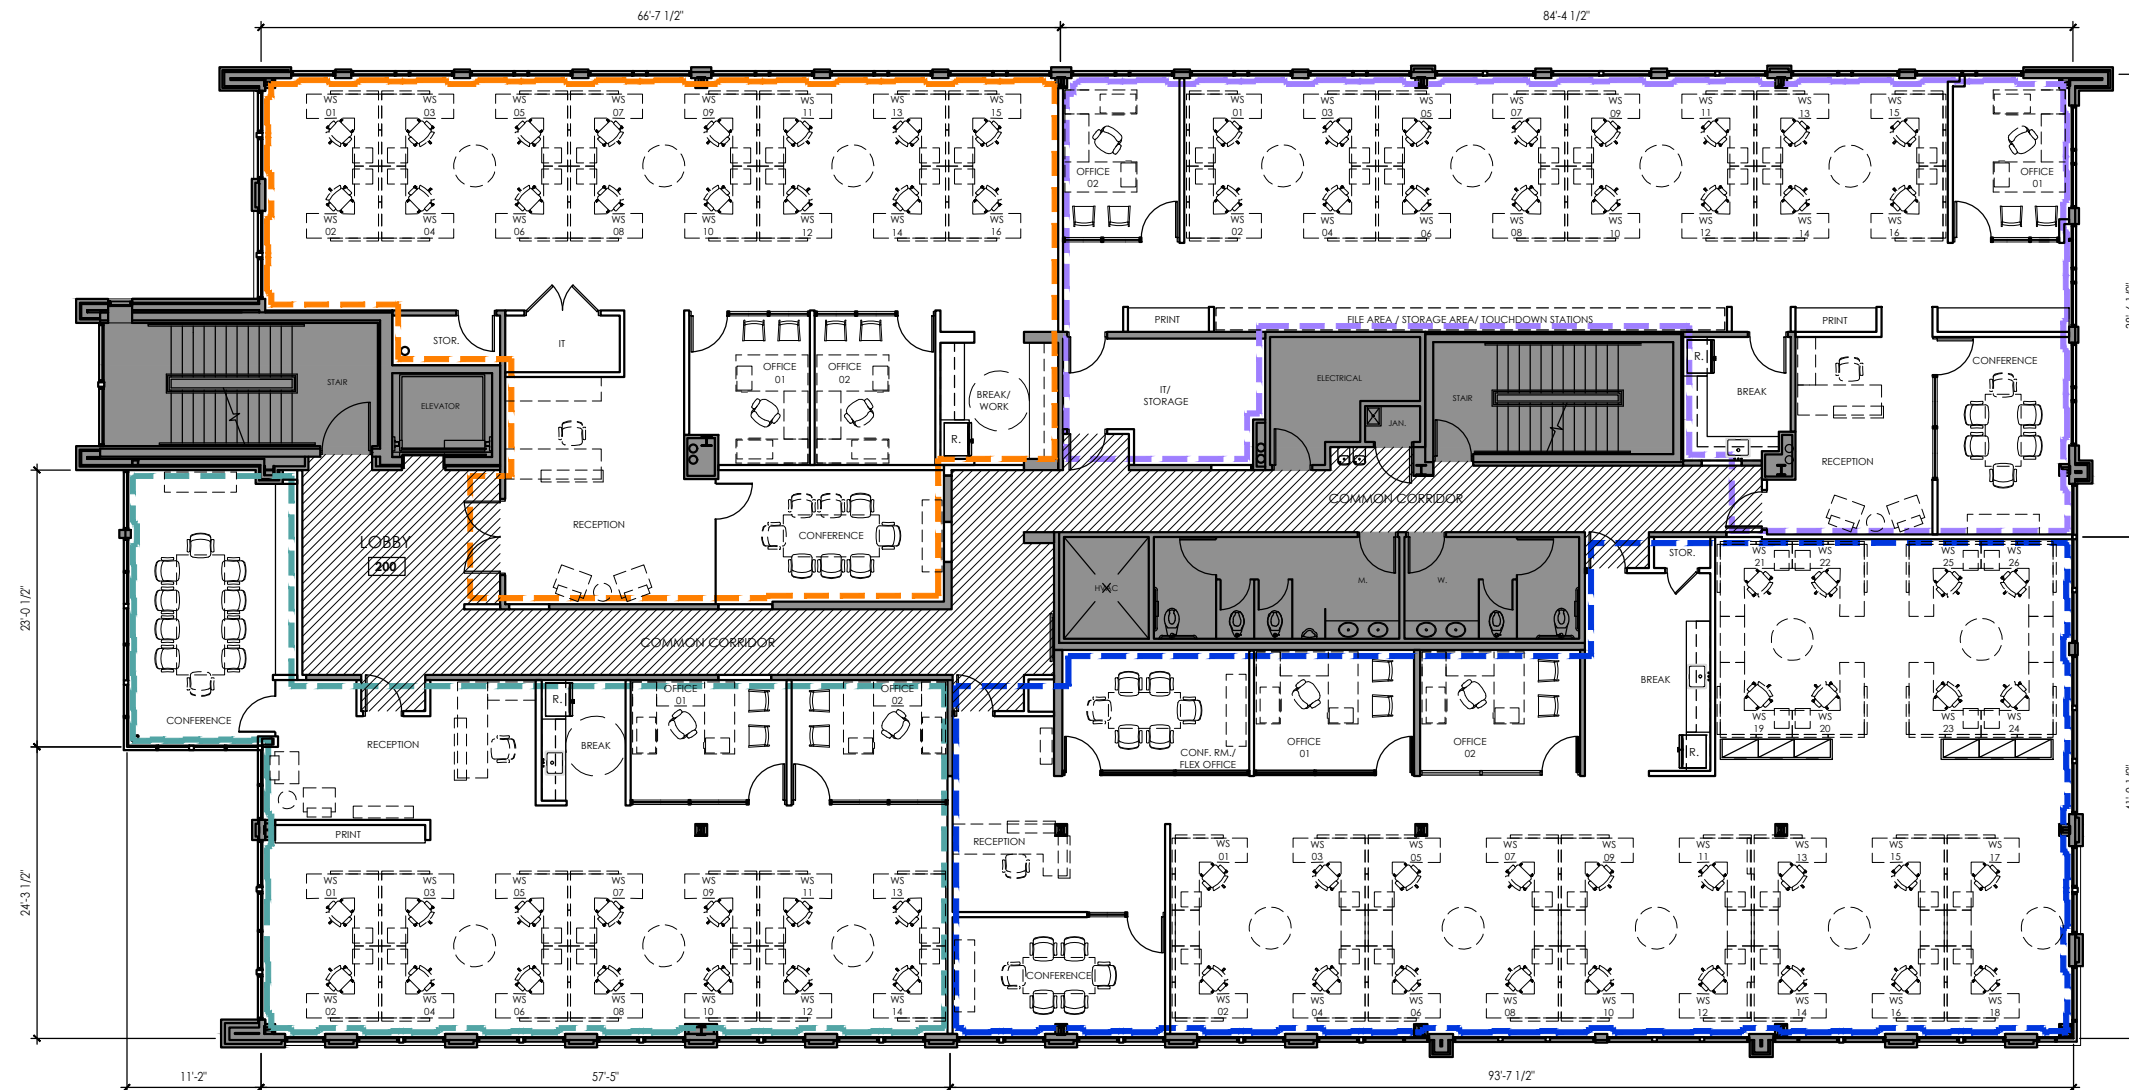

SUITE
210

3,237 RSF

SUITE 210 SPACE ALLOCATION:

OFFICES	2
CONFERENCE	1
WORKSTATIONS	16
STORAGE	2

SUITE
230

3,398 RSF

SUITE 230 SPACE ALLOCATION:

OFFICES	2
CONFERENCE	1
WORKSTATIONS	16
STORAGE	1

SUITE
220

2,714 RSF

SUITE 220 SPACE ALLOCATION:

OFFICES	2
CONFERENCE	1
WORKSTATIONS	14
STORAGE	0

SUITE
240

4,551 RSF

SUITE 240 SPACE ALLOCATION:

OFFICES	2
CONFERENCE	2
WORKSTATIONS	26
STORAGE	1

FLOOR AREA = 13,900 RSF